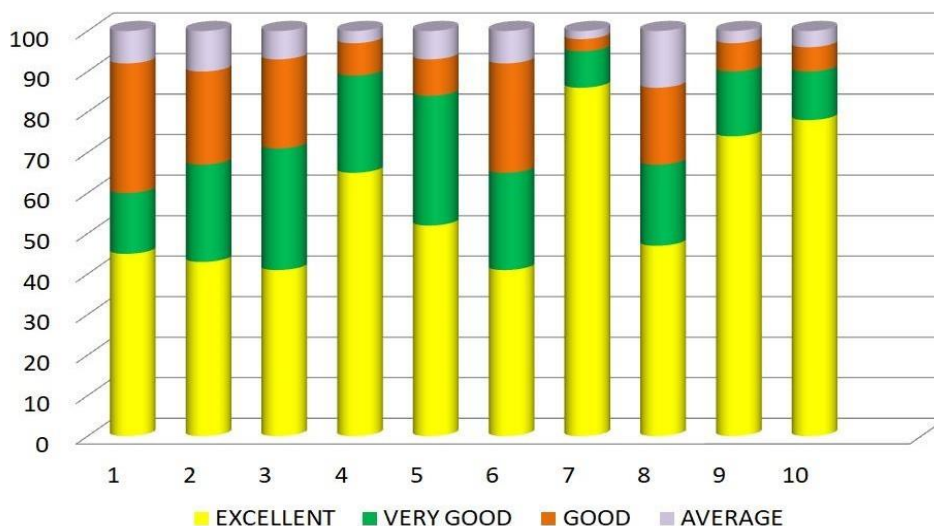

ST. XAVIER'S COLLEGE MAHUADANR

Estd: 2011. Affiliated to Nilamber-Pitamber University, Medininagar

P.O- Mahuadanr, Dist.Latehar, Jharkhand 822119

Accredited with 'B' Grade by NAAC, Recognized by UGC

Graphical Presentation of Feedback-2021-2022

STUDENTS FEEDBACK ON CURRICULUM