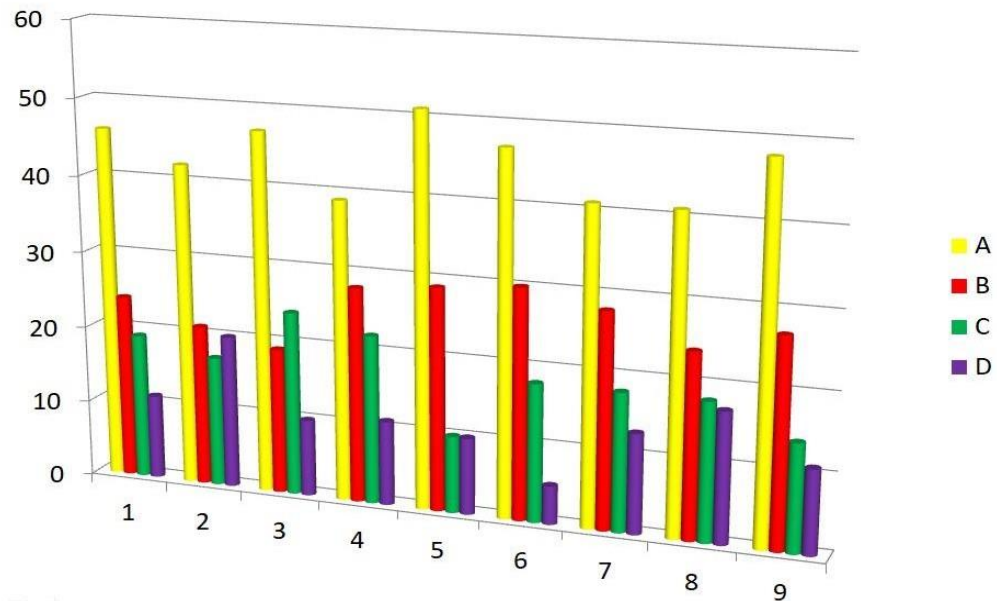

EMPLOYERS FEEDBACK ON CURRICULUM

Principal
St. Xavier's College
Mahuadanr