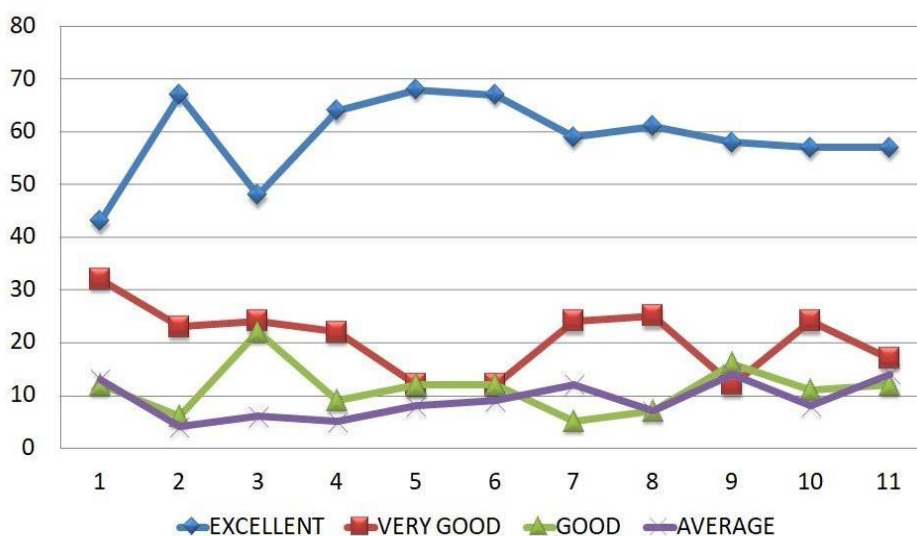

FEEDBACK ON CURRICULUM FROM TEACHERS